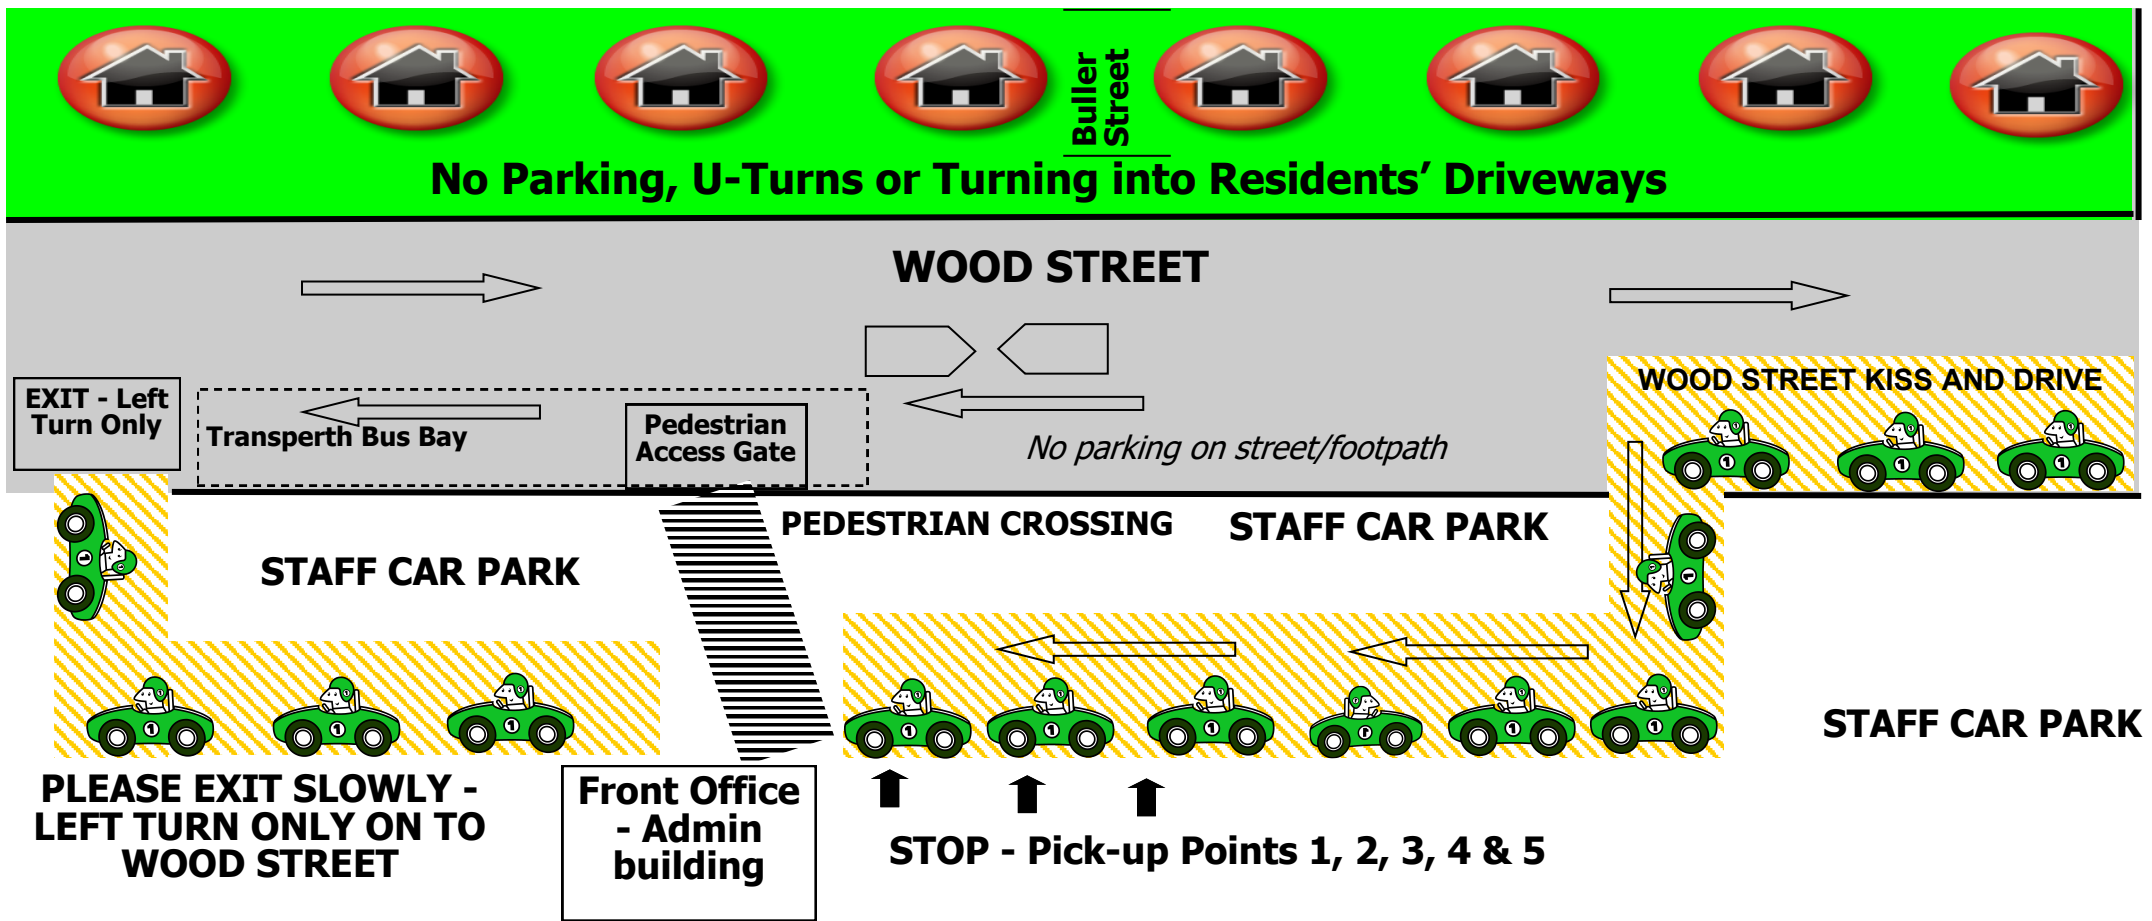

WOOD STREET - Pick Up/Drop Off Zone Rules

1. Entry must be via Wood Street Kiss and Drive lane only - please do not turn right into school entrance gate from Wood Street. No pedestrian access through car park—please use pedestrian access gate only.
2. Pick Up and Drop Off at Points 1, 2, 3, 4 & 5 Only — progress down the line and **do not** exit prior to these points—please be patient.
3. Parents are **not** permitted to exit the vehicle. Children should be independent and enter and exit without assistance on the kerbside (bags should be in an accessible position).
4. Please display your name placard in a visible position at pick-up (visor preferred as not always visible on dashboard).
5. Follow the flow of traffic into school grounds—No U Turns or turning into Residents' Driveways - **LEFT TURN ONLY ON EXIT.**
6. Inform grandparents, relatives and friends of procedures if picking up children.
7. School Drop-Off Times 8-8.30am (teacher supervision commences at 8.15am) - students to sit quietly in undercover area until moving into classrooms at the 8.15am bell.
8. Council **No Parking** Signs for Zones— 7.30am—8.30am and 2.30pm—3.30pm—Kiss and Drive drop off and pick up only.